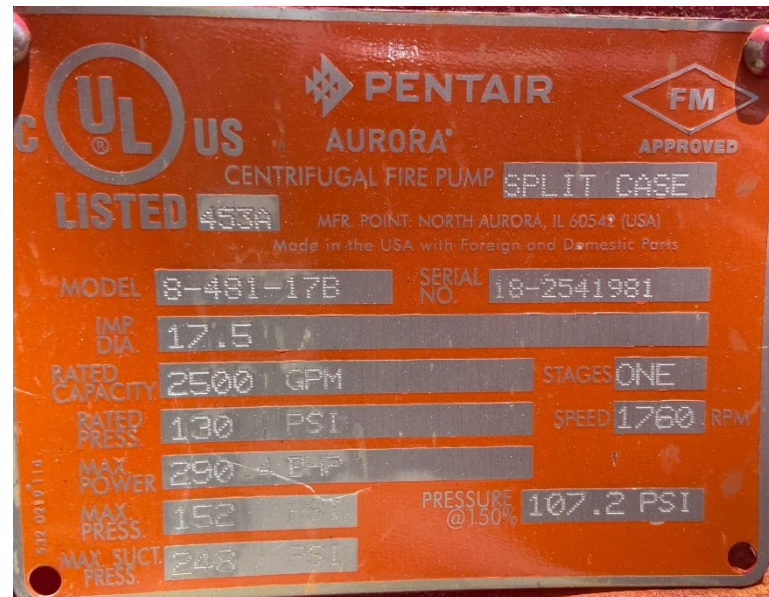

# SLE 22-029 Fire Pump Engines Sale