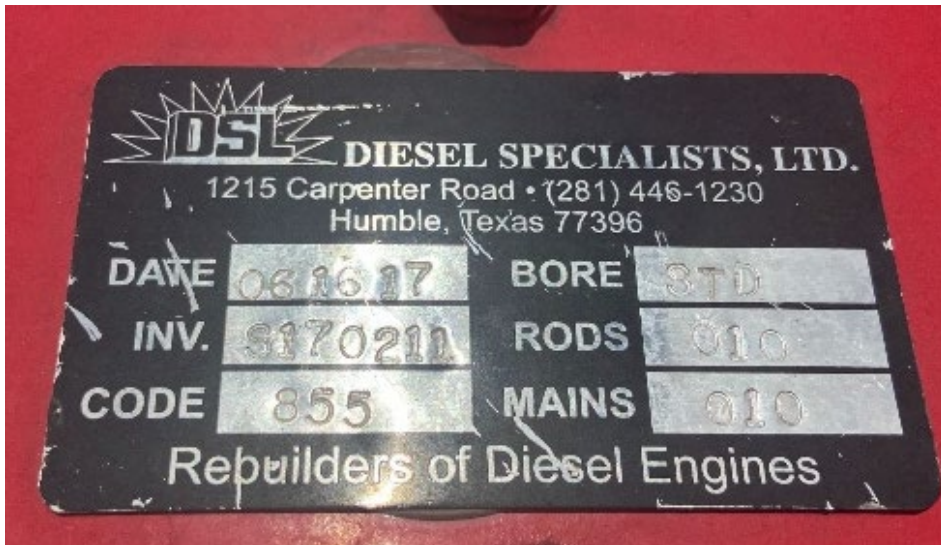

SLE 22-029 Fire Pump Engines Sale